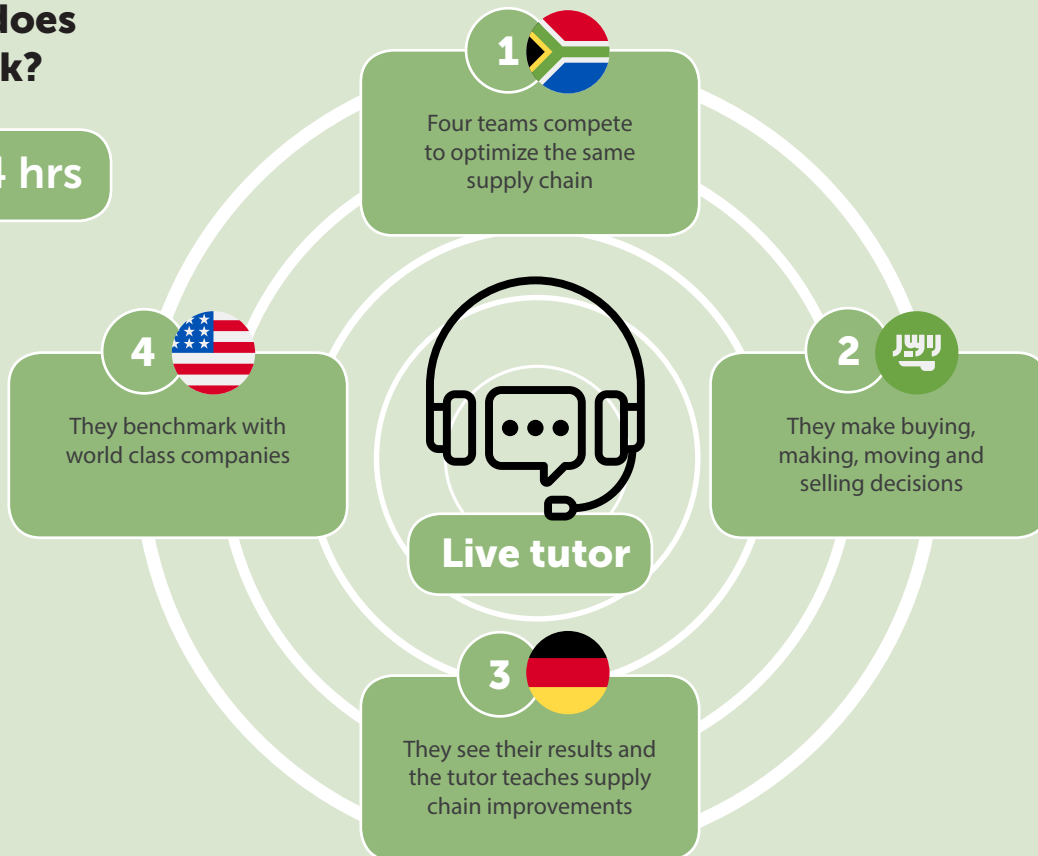

Optimise V

The fast, virtual, Supply Chain Learning simulation

What is it?

A 3 - 4 hour supply chain learning simulation tailored to your business containing:

- Risk free end to end supply chain decision making with results
- Live tutor support and latest thinking in world class supply chain companies

It is also fun and the participants say:

- “The Tutor was really great – it’s just like our business and helps our productivity agenda”
- “A fantastic way to learn! Fast, fun and energetic!”
- “The simulation is very realistic. We should be able to apply the service and cost saving learnings from OptimiseV into our real supply chain”

How does it work?

🕒 3-4 hrs

What is the value for you and your business?

- 💰 Very similar to quality and attention to classroom learning – but at less cost!
- 🕒 A fast 3 – 4 hour learning design allowing participants to not be out of the business for long
- 🗣️ Expert supply chain tutor live to teach and answer questions
- ✓ Excellent feedback and results – creating application in your business with a return
- 🌐 World class supply chain learning material to apply in the business